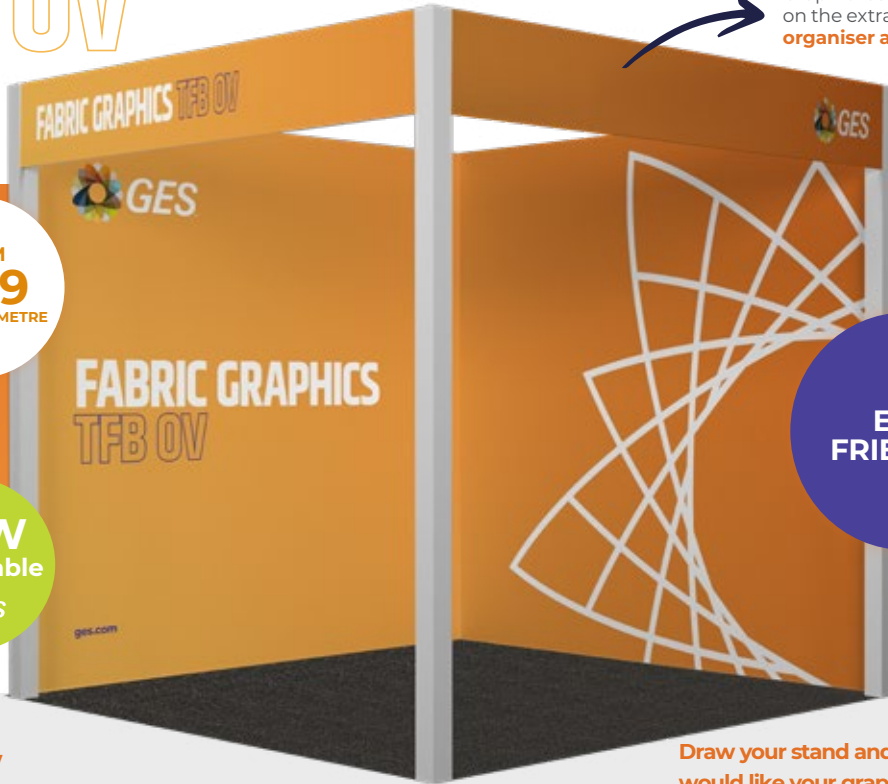

NOW
Sustainable
GES

ECO FRIENDLY

Overview

- Printed direct to Eco Fabric banner material.
- Wrapped to the wall panels.
- With this option there can be minor ripples in the material.
- Not Reusable.
- Suitable for wall mounting/ shelving/ TV's.